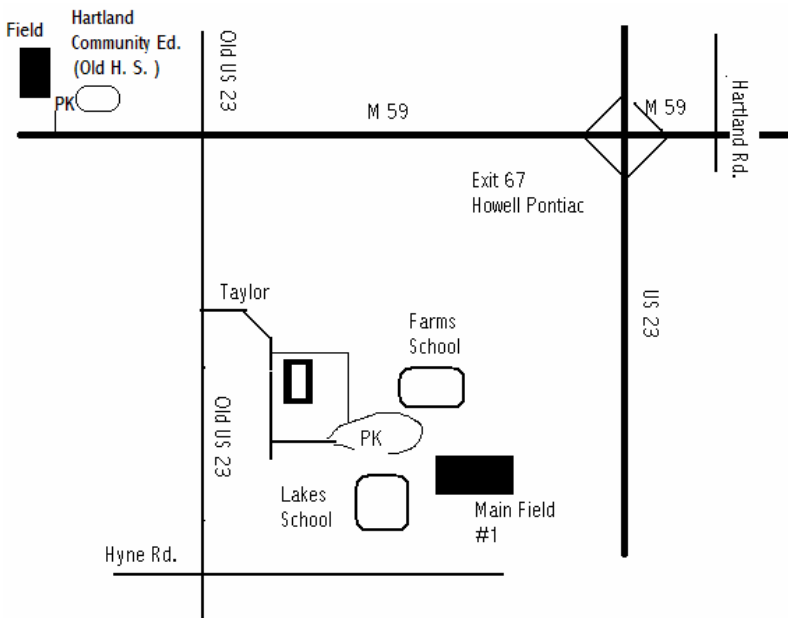

Hartland Soccer Club

U13 to U18 Game Fields

2 Fields for Hartland Travel

Farms School 581 Taylor Rd.
Brighton, MI
48114

Ore Creek 3250 Hartland Rd.
Hartland, MI
48353

(Map A)

(Map B)

Written Directions to the Fields

Farms / Lakes Complex (Map A)

1. US 23 North to Exit 67
2. LFT on to M 59 heading west
3. LFT on to Old 23

4. (About 2.5 Miles) LFT on to Taylor
5. LFT into School Drive
(Main Field marked on Map)

Ore Creek (Map B)

1. US 23 North to Exit 67
2. RHT on to M 59 heading East

3. Quick LFT on to Hartland Rd.
4. (1.5 Miles) RHT into school drive