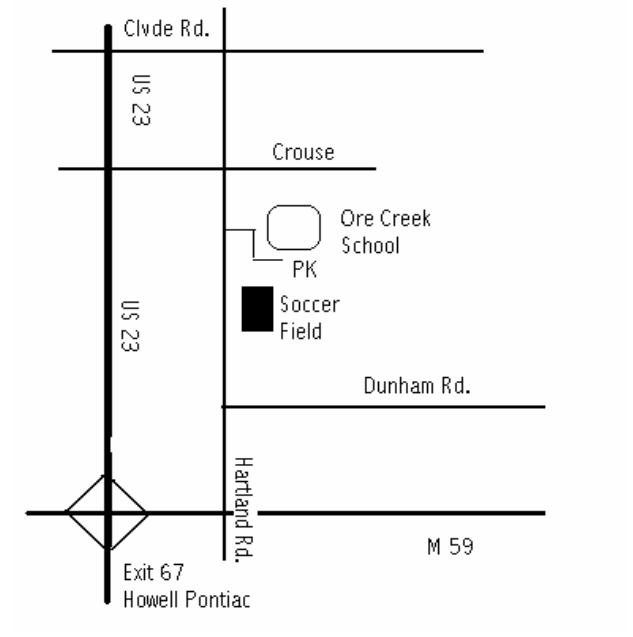

Hartland Soccer Club

U13 to U18 Game Fields

2 Fields for Hartland Travel

Farms School 581 Taylor Rd.
Brighton, MI
48114

Ore Creek 3250 Hartland Rd.
Hartland, MI
48353

(Map A)

(Map B)

Written Directions to the Fields

Farms / Lakes Complex (Map A)

1. US 23 North to Exit 67
2. LFT on to M 59 heading west
3. LFT on to Old 23

4. (About 2.5 Miles) LFT on to Taylor
5. LFT into School Drive
(Main Field marked on Map)

Ore Creek (Map B)

1. US 23 North to Exit 67
2. RHT on to M 59 heading East

3. Quick LFT on to Hartland Rd.
4. (1.5 Miles) RHT into school drive