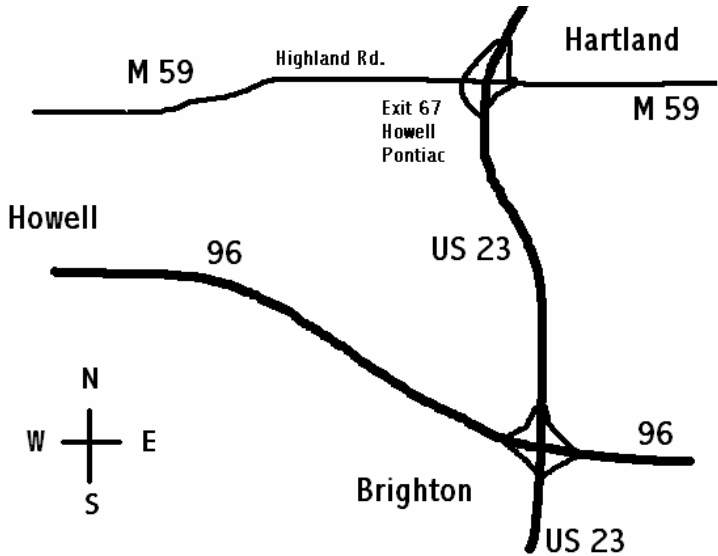

Hartland Soccer Club

U13 to U18 Game Fields

2 Fields for Hartland Travel

Farms School 581 Taylor Rd.
Brighton, MI
48114

Ore Creek 3250 Hartland Rd.
Hartland, MI
48353

(Map A)

(Map B)

Written Directions to the Fields

Farms / Lakes Complex (Map A)

1. US 23 North to Exit 67
2. LFT on to M 59 heading west
3. LFT on to Old 23

4. (About 2.5 Miles) LFT on to Taylor
5. LFT into School Drive
(Main Field marked on Map)

Ore Creek (Map B)

1. US 23 North to Exit 67
2. RHT on to M 59 heading East

3. Quick LFT on to Hartland Rd.
4. (1.5 Miles) RHT into school drive