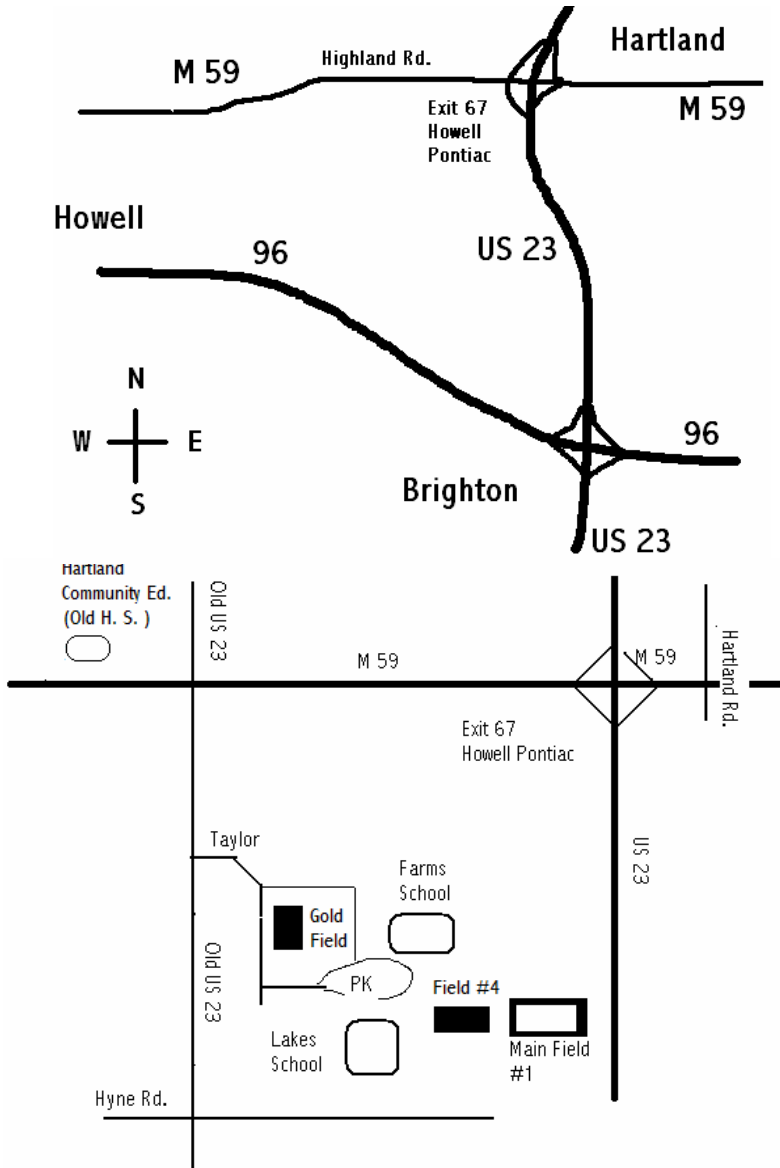

Hartland Soccer Club

U9, U10, U11, U12 Game Fields

(Map A)

2 Fields for Hartland Travel

Farms School	581 Taylor Rd. Brighton, MI 48114
Ore Creek	3250 Hartland Rd. Hartland, MI 48353

(Map B)

Written Directions to the Fields

Farms / Lakes Complex (Map A)

1. US 23 North to Exit 67
2. LFT on to M 59 heading west
3. LFT on to Old 23
4. (About 2.5 Miles) LFT on to Taylor
5. LFT into School Drive

Gold Field In Front of School
Farms #4 Field Behind School
(Fields are marked on Maps)

Ore Creek (Map B)

1. US 23 North to Exit 67
2. RHT on to M 59 heading East

3. Quick LFT on to Hartland Rd.
4. (1.5 Miles) RHT into school drive