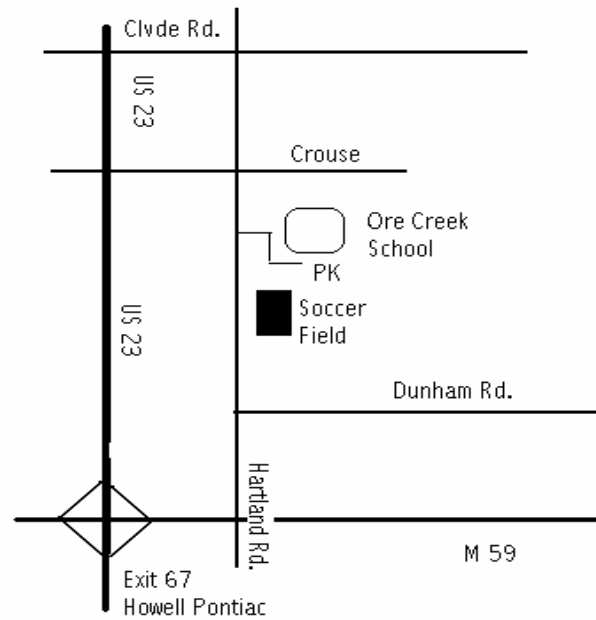

Hartland Soccer Club

U9, U10, U11, U12 Game Fields

(Map A)

2 Fields for Hartland Travel

Farms School	581 Taylor Rd. Brighton, MI 48114
Ore Creek	3250 Hartland Rd. Hartland, MI 48353

(Map B)

Written Directions to the Fields

Farms / Lakes Complex (Map A)

1. US 23 North to Exit 67
2. LFT on to M 59 heading west
3. LFT on to Old 23
4. (About 2.5 Miles) LFT on to Taylor
5. LFT into School Drive

Gold Field In Front of School
Farms #4 Field Behind School
(Fields are marked on Maps)

Ore Creek (Map B)

1. US 23 North to Exit 67
2. RHT on to M 59 heading East

3. Quick LFT on to Hartland Rd.
4. (1.5 Miles) RHT into school drive