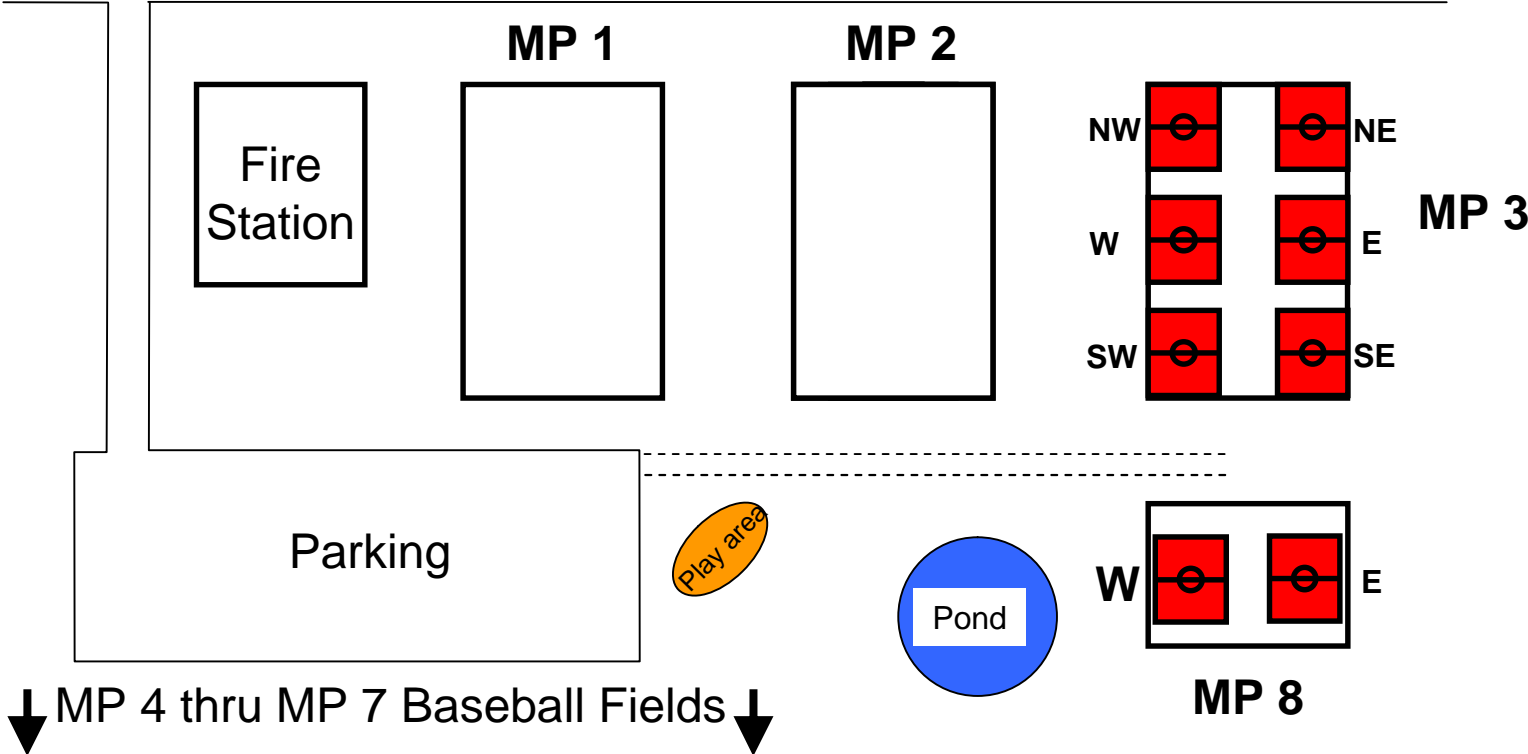

# Millennium Park

← To Beck Road

**6 Mile Road**

To Sheldon Road →

Field Sizes:

|                     |                      |                |               |              |                                       |
|---------------------|----------------------|----------------|---------------|--------------|---------------------------------------|
|                     |                      |                |               |              |                                       |
| 11v11<br>U13 and up | 9v9 Large<br>U11-U12 | 9v9<br>U11-U12 | 7v7<br>U9-U10 | 5v5<br>U7-U8 | 3v3 U3-U6<br>3v3 U7 Rec<br>4v4 U8 Sel |