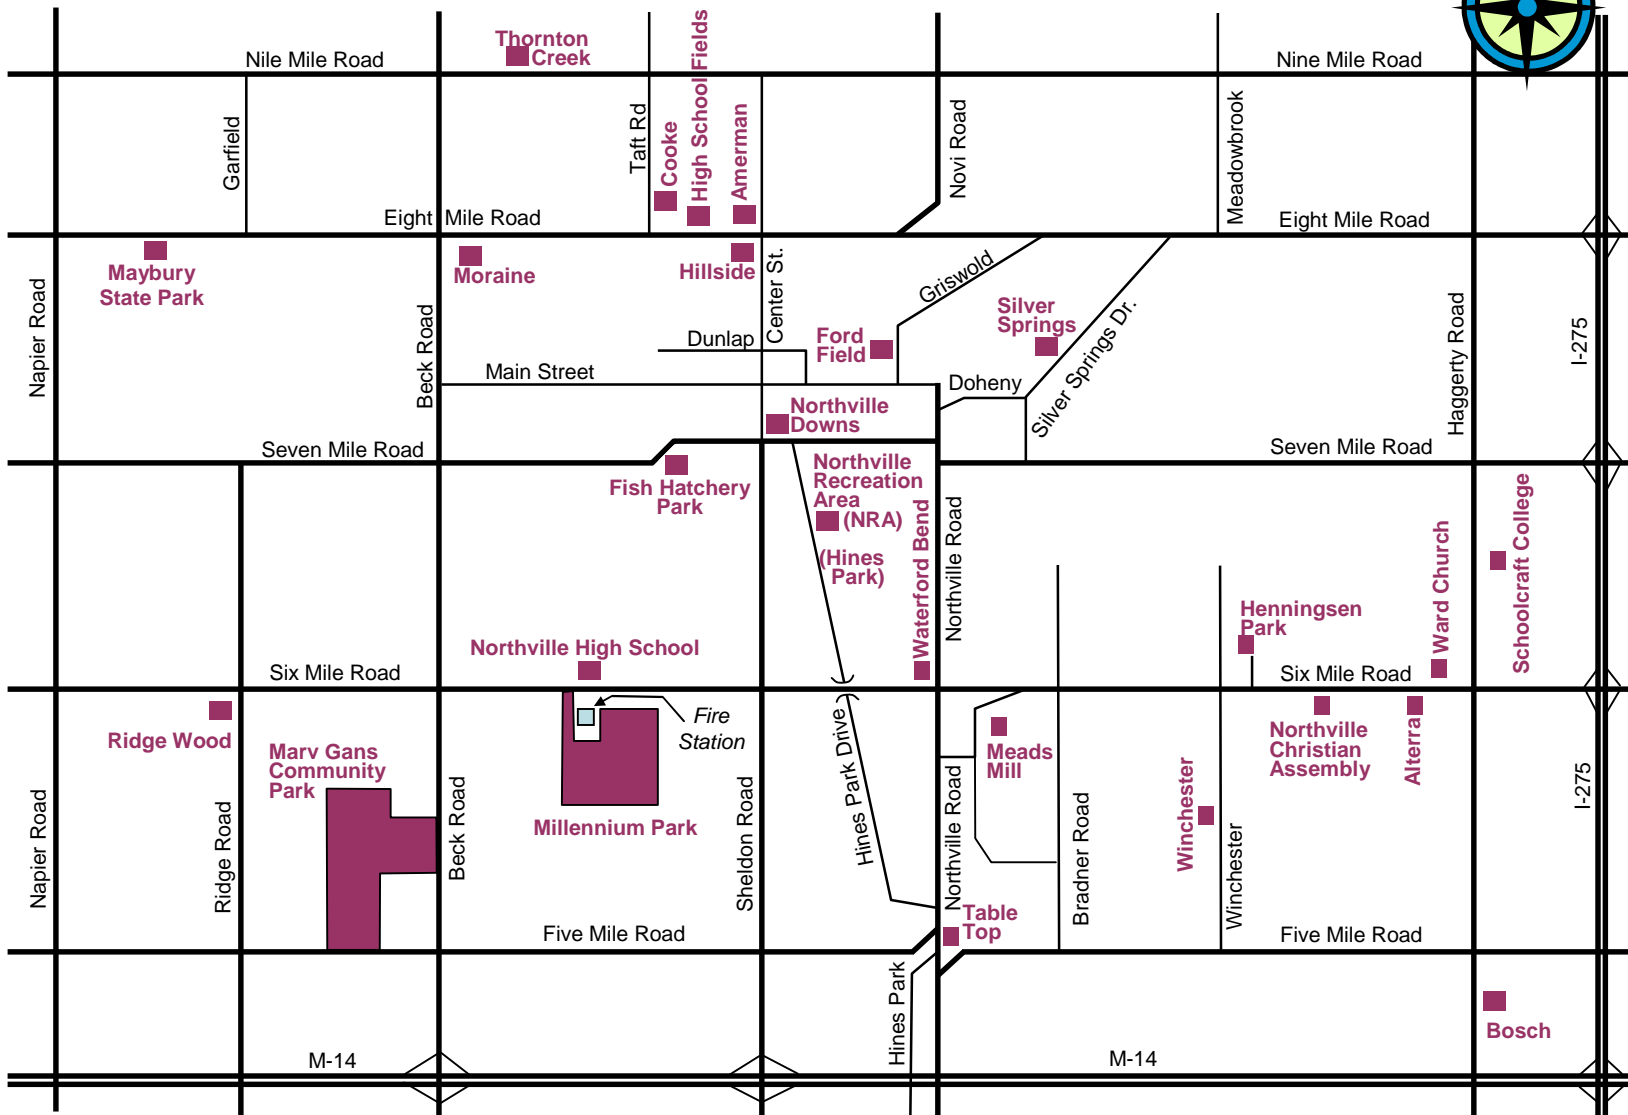

# Millennium Park

← To Beck Road

**6 Mile Road**

To Sheldon Road →

Field Sizes:

|                     |                      |                |               |              |                                       |
|---------------------|----------------------|----------------|---------------|--------------|---------------------------------------|
|                     |                      |                |               |              |                                       |
| 11v11<br>U13 and up | 9v9 Large<br>U11-U12 | 9v9<br>U11-U12 | 7v7<br>U9-U10 | 5v5<br>U7-U8 | 3v3 U3-U6<br>3v3 U7 Rec<br>4v4 U8 Sel |

# Marv Gans Community Park