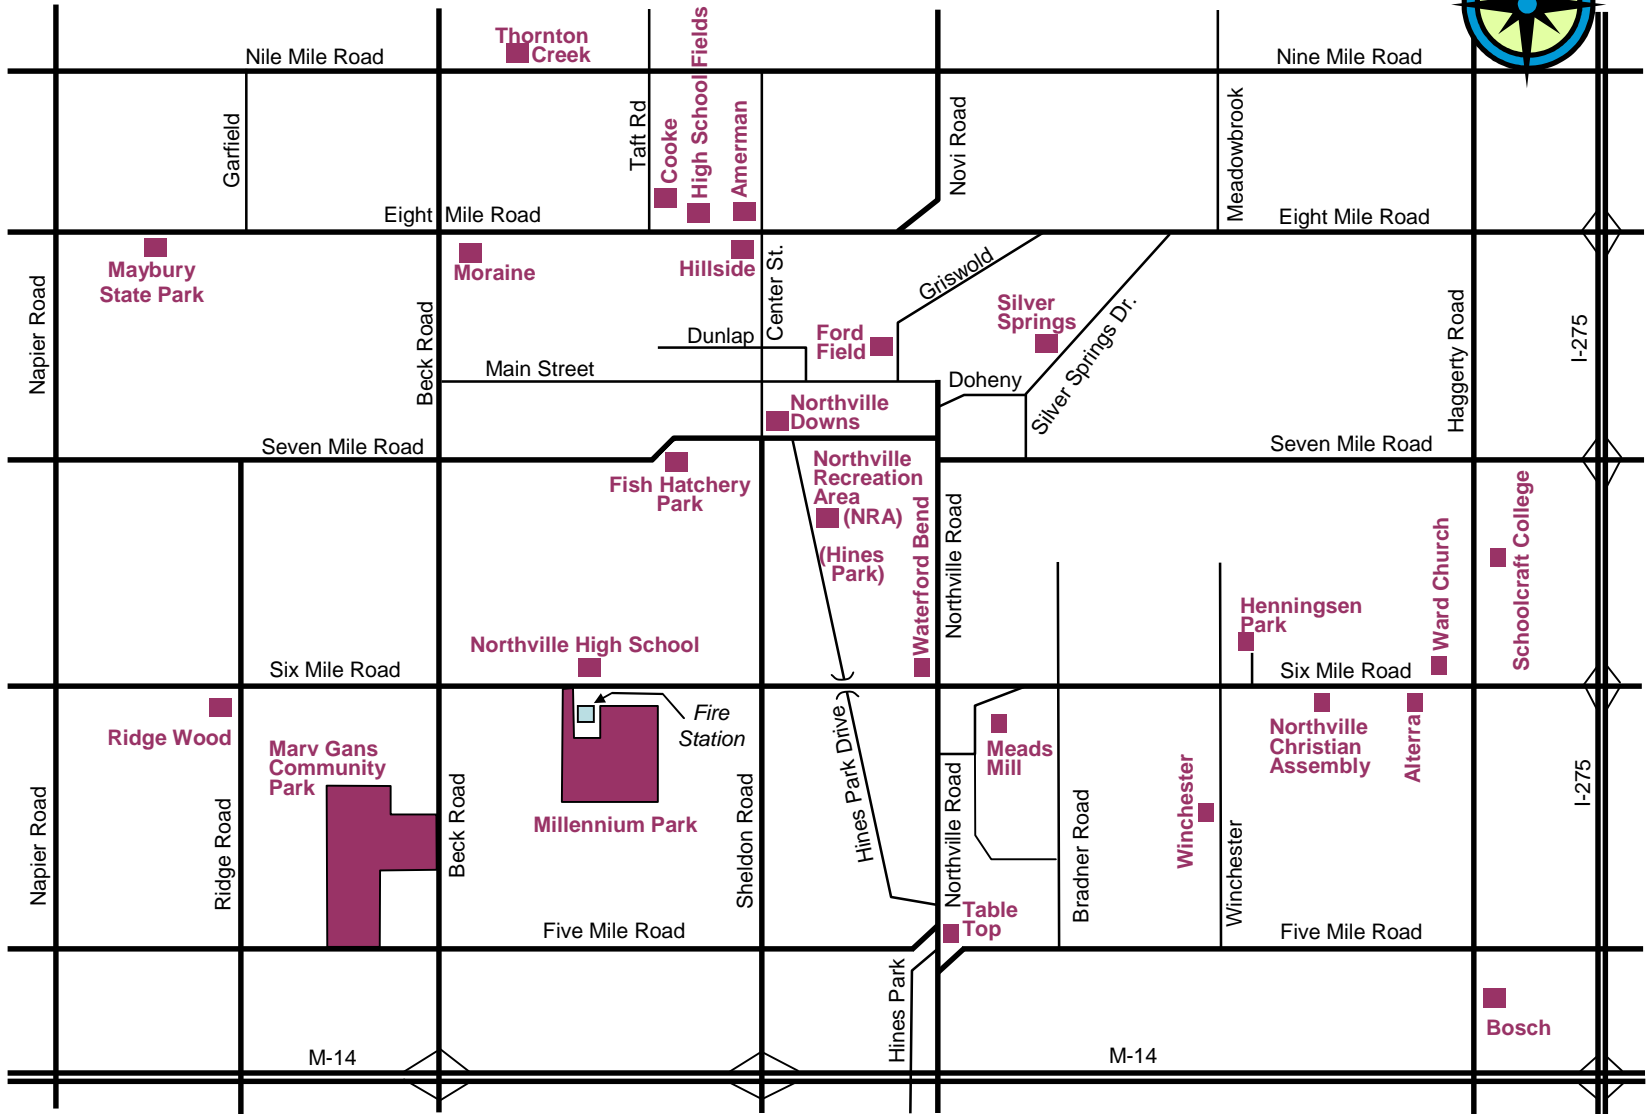

Northville Parks & Schools

Millennium Park

← To Beck Road

6 Mile Road

To Sheldon Road →

Field Sizes:

11v11 U13 and up	9v9 Large U11-U12	9v9 U11-U12	7v7 U9-U10	5v5 U7-U8	3v3 U4-U6

Marv Gans Community Park