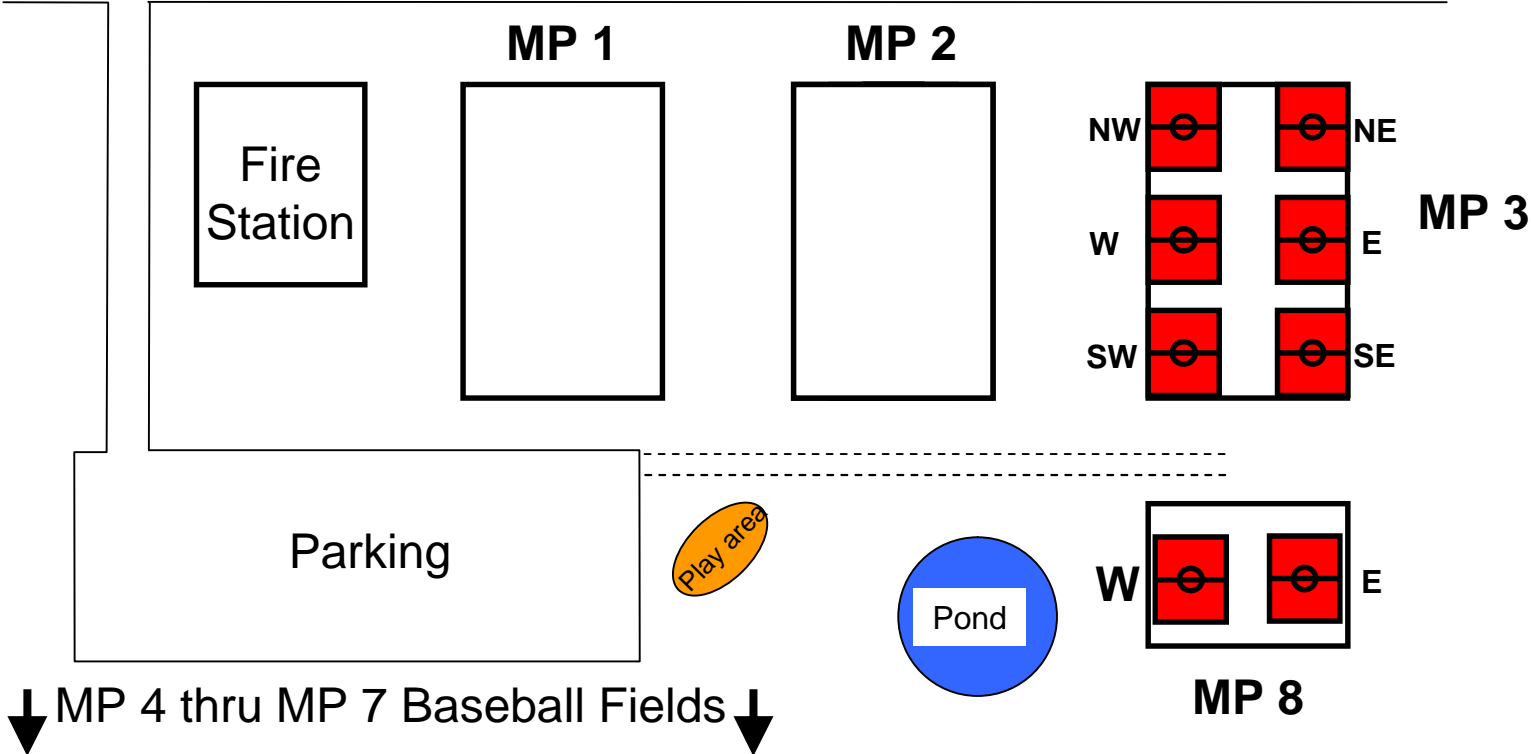

Northville Parks & Schools

Millennium Park

← To Beck Road

6 Mile Road

To Sheldon Road →

Field Sizes:

11v11 U13 and up	9v9 Large U11-U12	9v9 U11-U12	7v7 U9-U10	5v5 U7-U8	3v3 U4-U6

Marv Gans Community Park