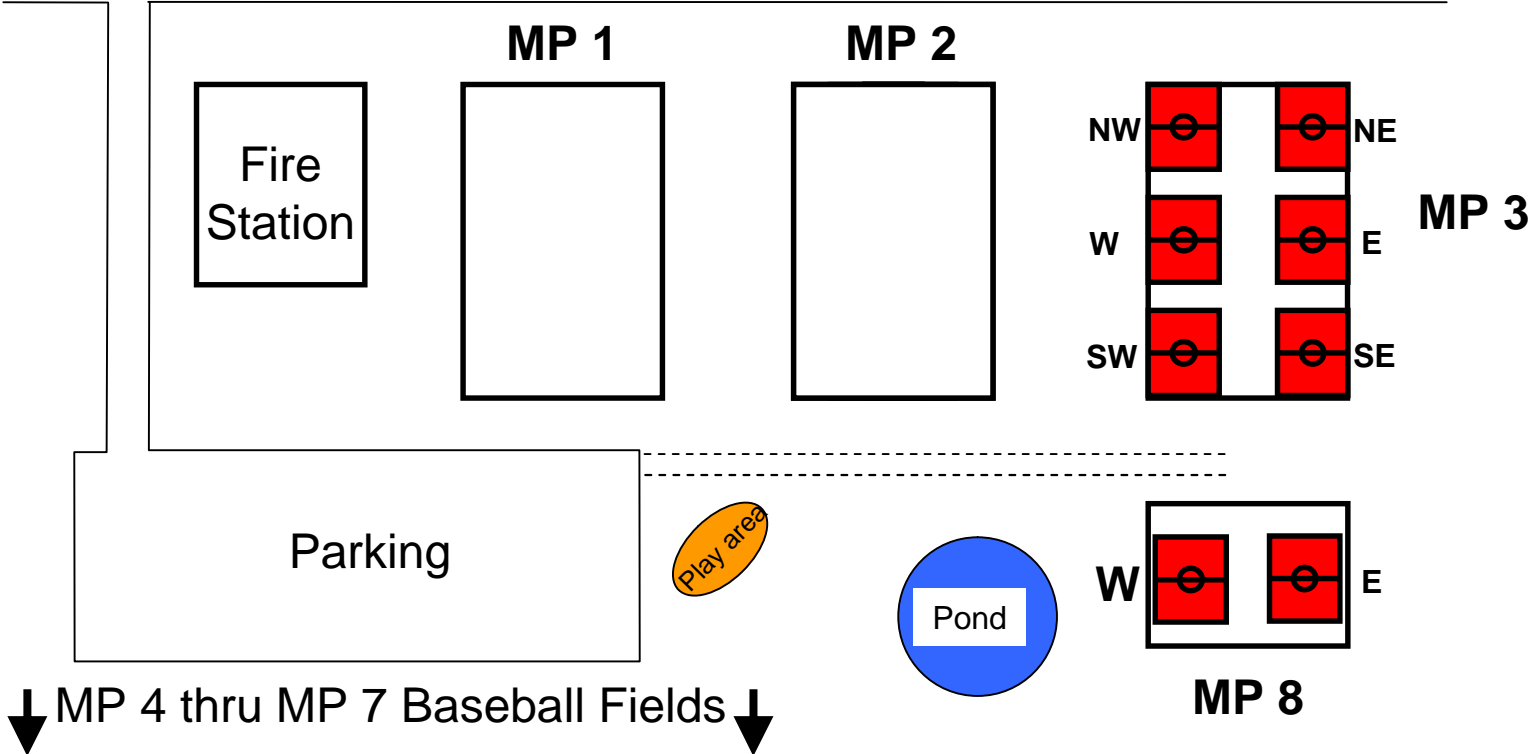

Northville Parks & Schools

Millennium Park

← To Beck Road

6 Mile Road

To Sheldon Road →

Field Sizes:

11v11 U13 and up	9v9 Large U11-U12	9v9 U11-U12	7v7 U9-U10	5v5 U7-U8	3v3 U3-U6 3v3 U7 Rec 4v4 U8 Sel

Marv Gans Community Park