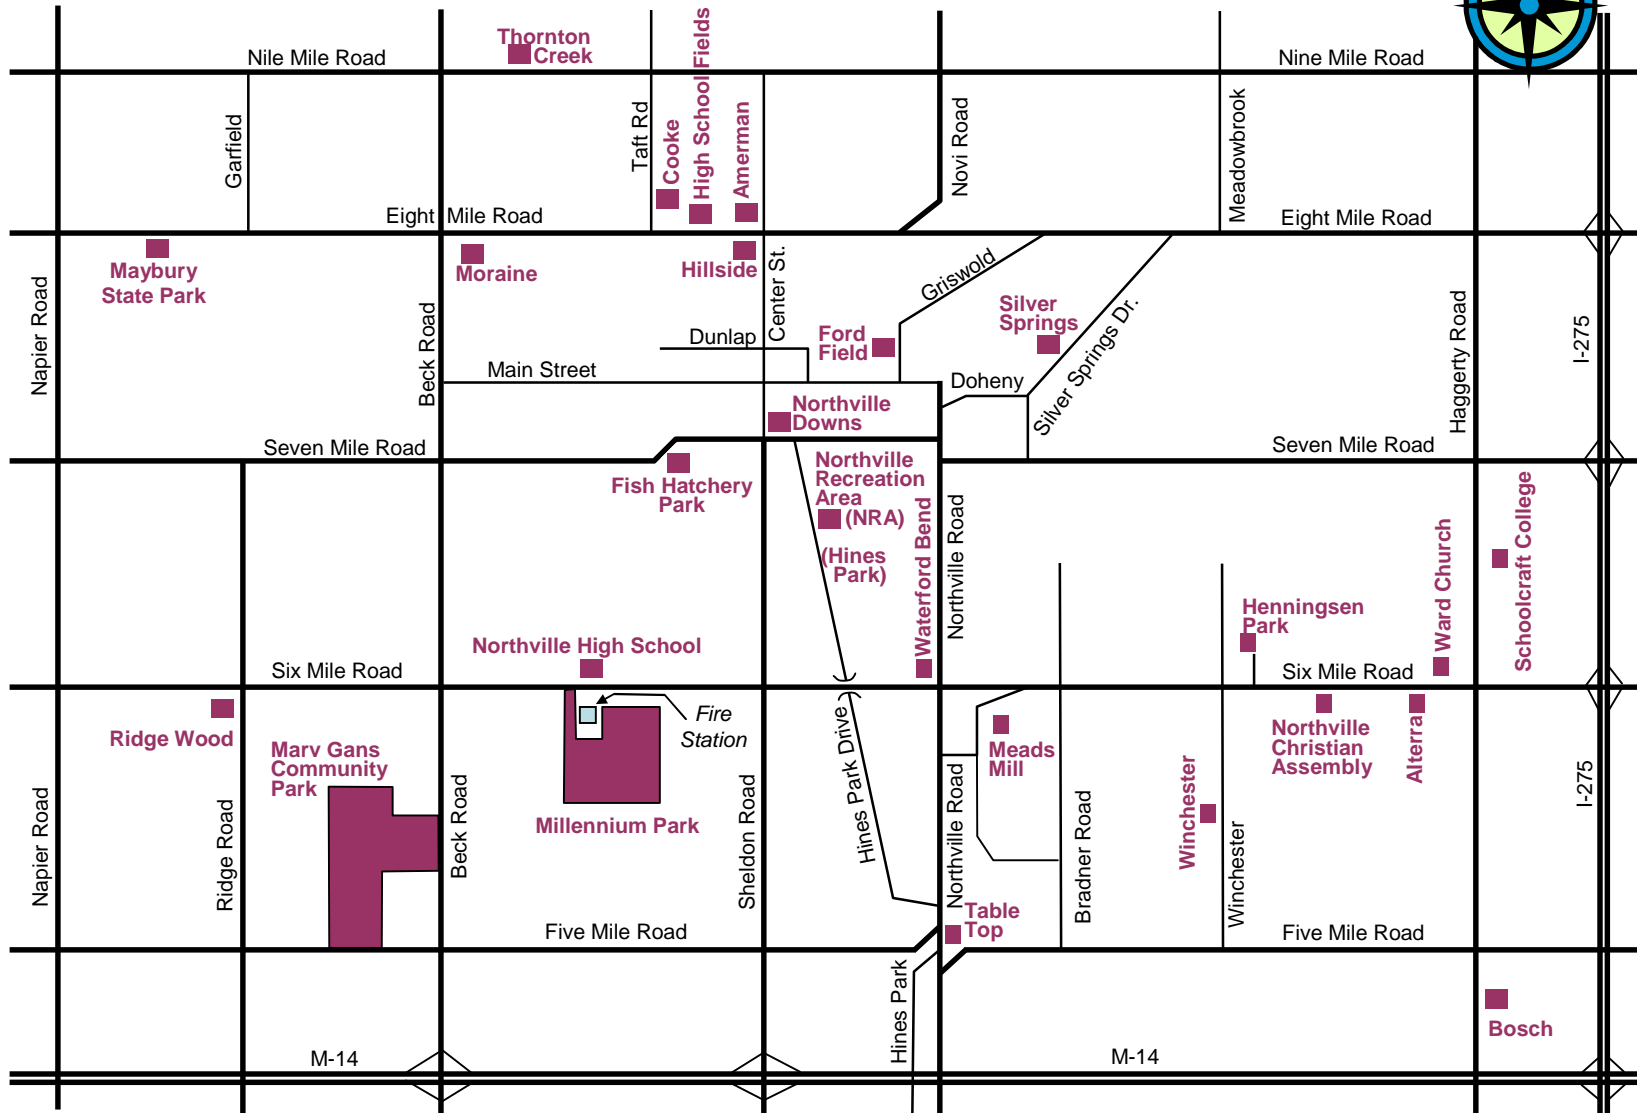

Northville Parks & Schools

Millennium Park

← To Beck Road

6 Mile Road

To Sheldon Road →

Spring 2018

2 of 3

Marv Gans Community Park