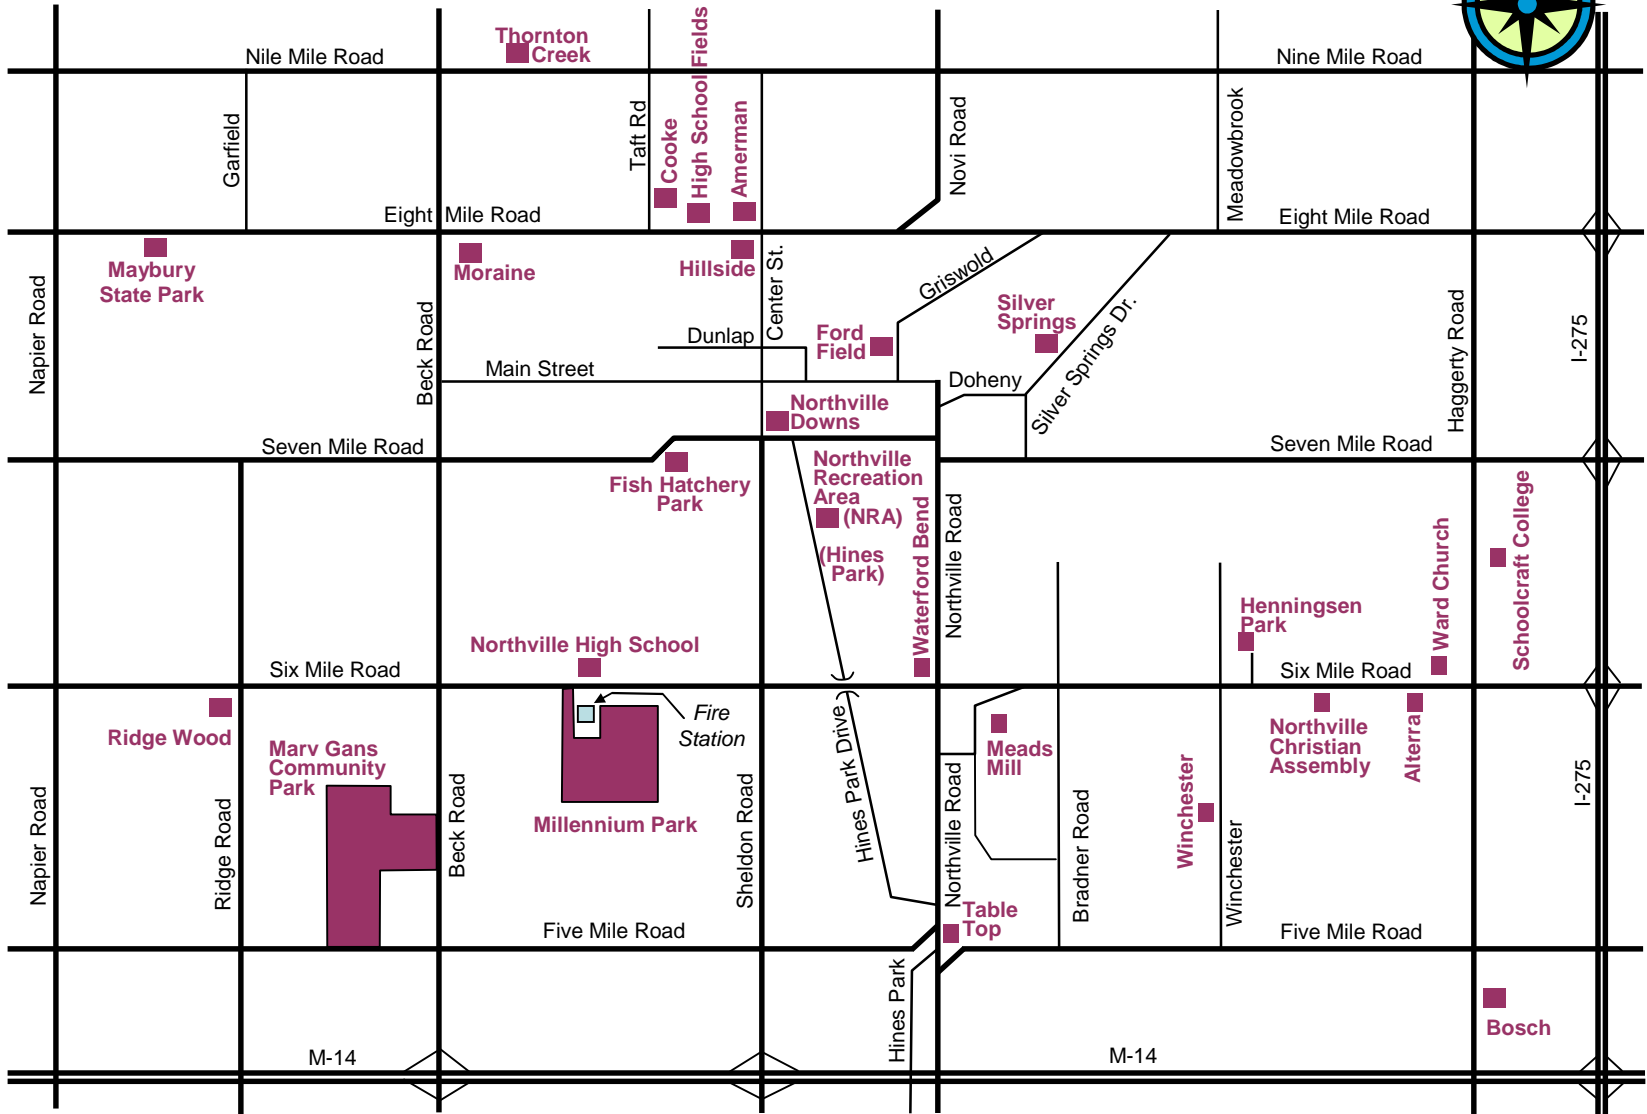

Northville Parks & Schools

Millennium Park

← To Beck Road

6 Mile Road

To Sheldon Road →

Field Sizes:

11v11 U13 and up	9v9 Large U11-U12	9v9 U11-U12	7v7 U9-U10	5v5 U7-U8	3v3 U3-U6 3v3 U7 Rec 4v4 U8 Sel

Marv Gans Community Park