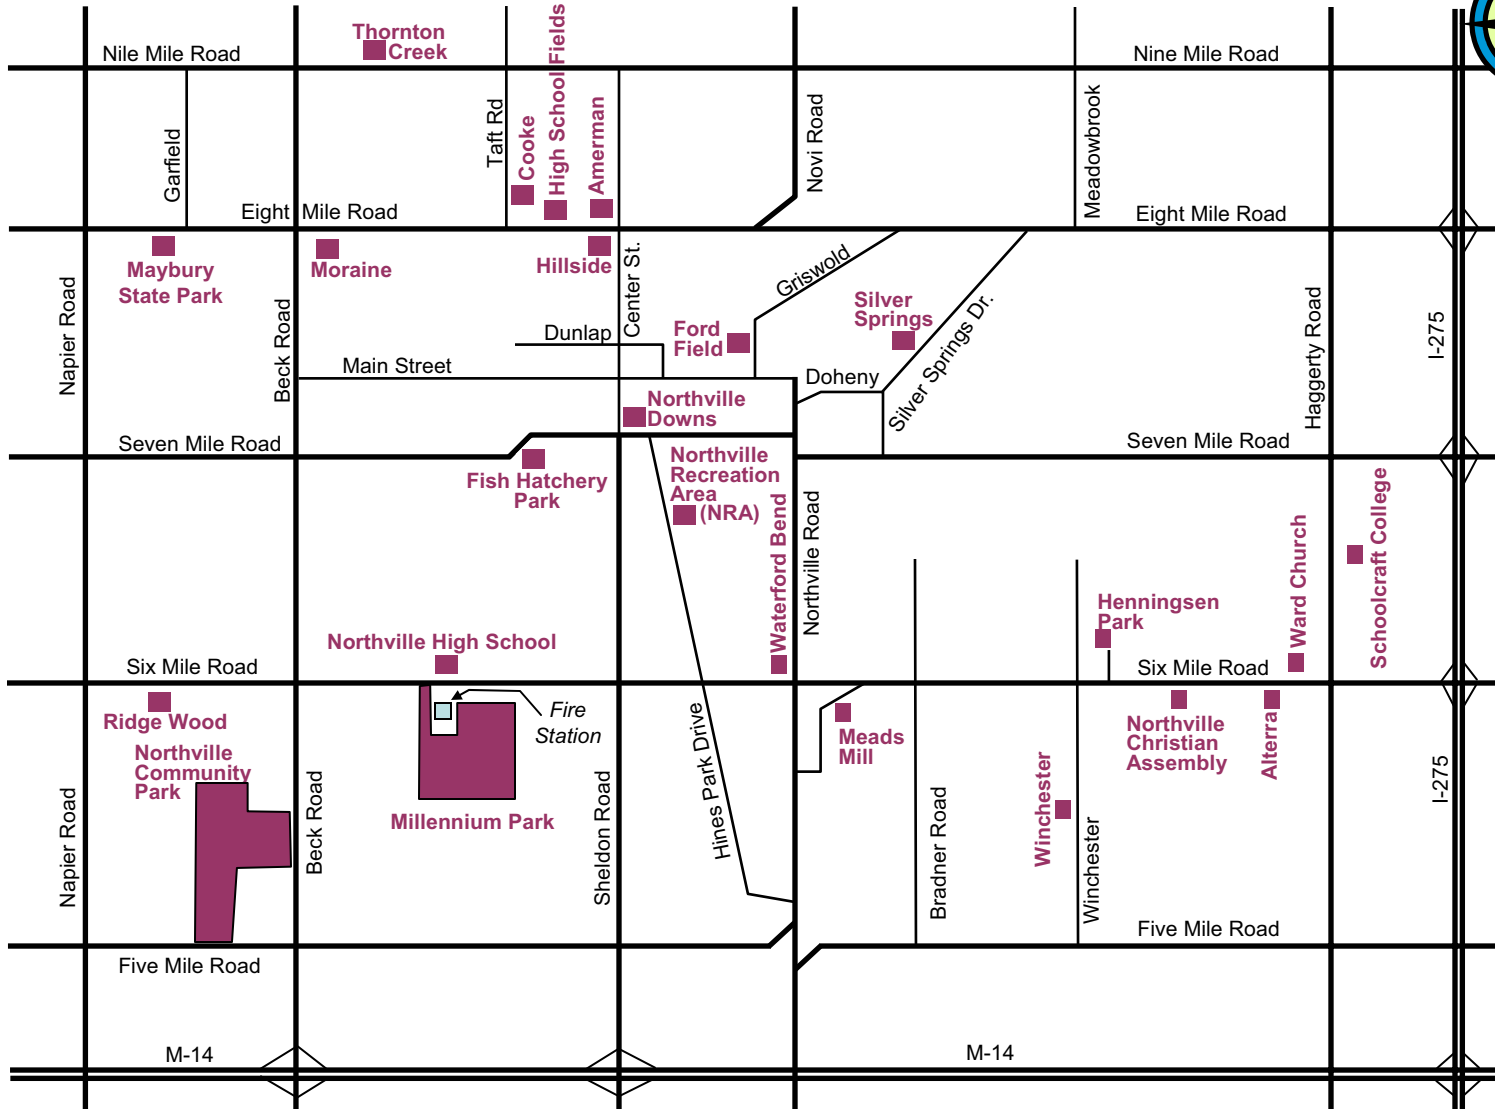

# Millennium Park

← To Beck Road      6 Mile Road      To Sheldon Road →

Fire  
Station

**MP 1B**

**MP 2B**

**MP 3**

**MP 1A**

**MP 2A**

**MP 8**

Parking

Pond

↓ MP 4 thru MP 7 Baseball Fields ↓

# Northville Community Park - Beck Road

# Northville Community Park – 5-Mile Road