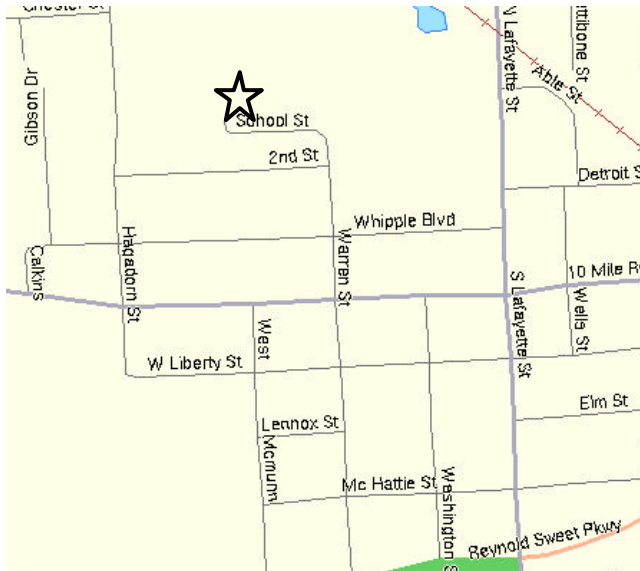

Map and Directions to:

South Lyon - Bartlett Field

Created by: Northville Soccer Association

Maps courtesy of: Maps On Us (www.mapsonus.com)

Field Location:	South Lyon Warren Road, north of 10 Mile Road
Comments:	10 Mile Road, one block west of Pontiac Trail. Turn right (north) onto Warren. Two blocks on Warren, turn left (west) into school parking lot. Fields are on west side of school.

Zoom-Out

Zoom-In