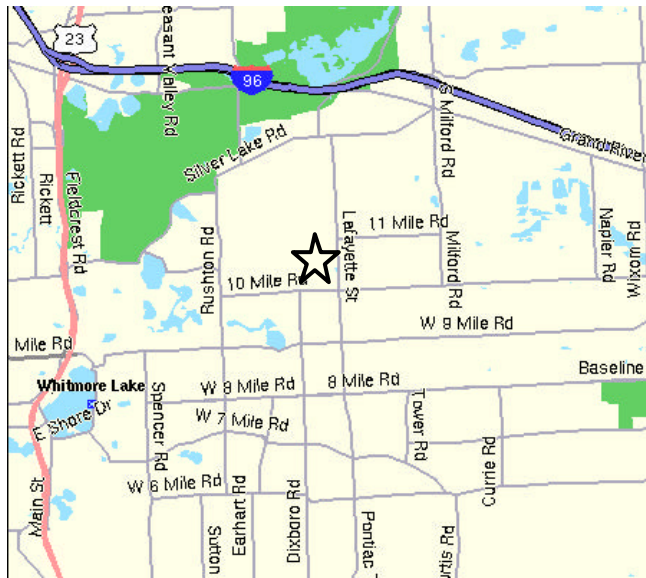

Map and Directions to:

South Lyon - Bartlett Field

Created by: Northville Soccer Association

Maps courtesy of: Maps On Us (www.mapsonus.com)

Field Location:	South Lyon Warren Road, north of 10 Mile Road
Comments:	10 Mile Road, one block west of Pontiac Trail. Turn right (north) onto Warren. Two blocks on Warren, turn left (west) into school parking lot. Fields are on west side of school.