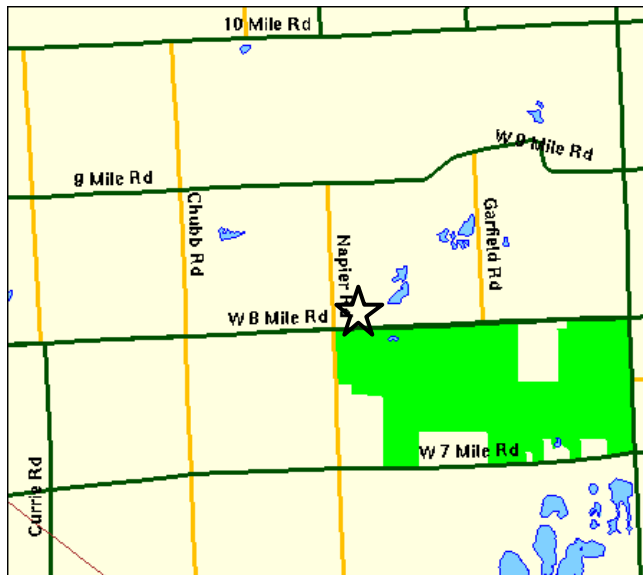

Map and Directions to:

Novi - Community Sports Park

Created by: Northville Soccer Association

Maps courtesy of: Maps on Us (www.mapsonus.com)

Field Location:	Novi Eight Mile Road east of Napier
Comments:	North side of 8 Mile Road

Zoom-Out

Zoom-In