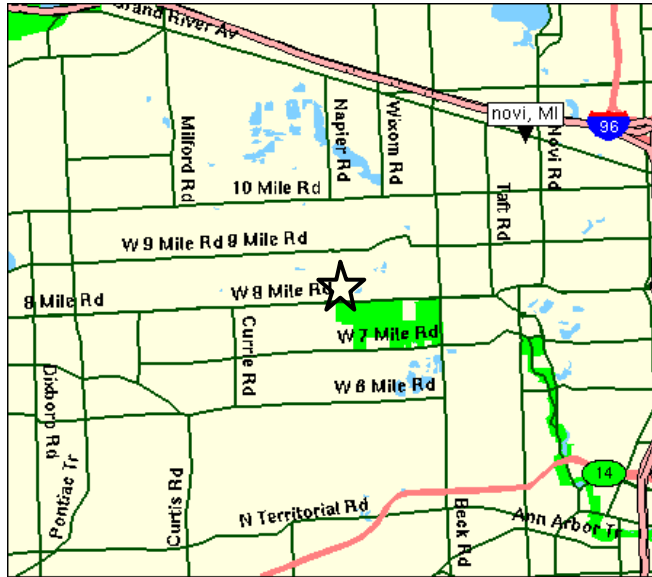

Map and Directions to:

Novi - Community Sports Park

Created by: Northville Soccer Association

Maps courtesy of: Maps on Us (www.mapsonus.com)

Field Location:	Novi Eight Mile Road east of Napier
Comments:	North side of 8 Mile Road