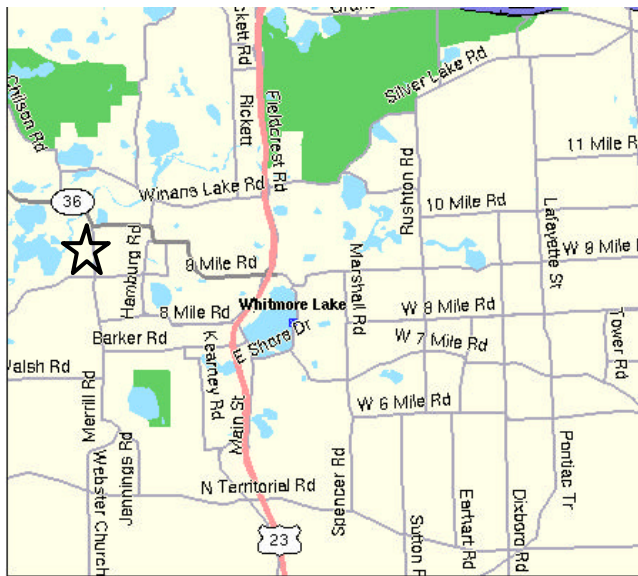

Map and Directions to:

Hamburg

Created by: Northville Soccer Association

Maps courtesy of: Maps On Us (www.mapsonus.com)

Field Location:	Hamburg Merrill Road south of M-36
Comments:	US-23 to Exit 55 (Silver Lake Road). Go west on Winans Lake Road until it ends at Hamburg Road. Turn left (south) onto Hamburg Road until it reaches M-36. Turn right (west) onto M-36 and go until Merrill Road (near Dairy Queen). Turn left (south) onto Merrill Road. Fields on the right.