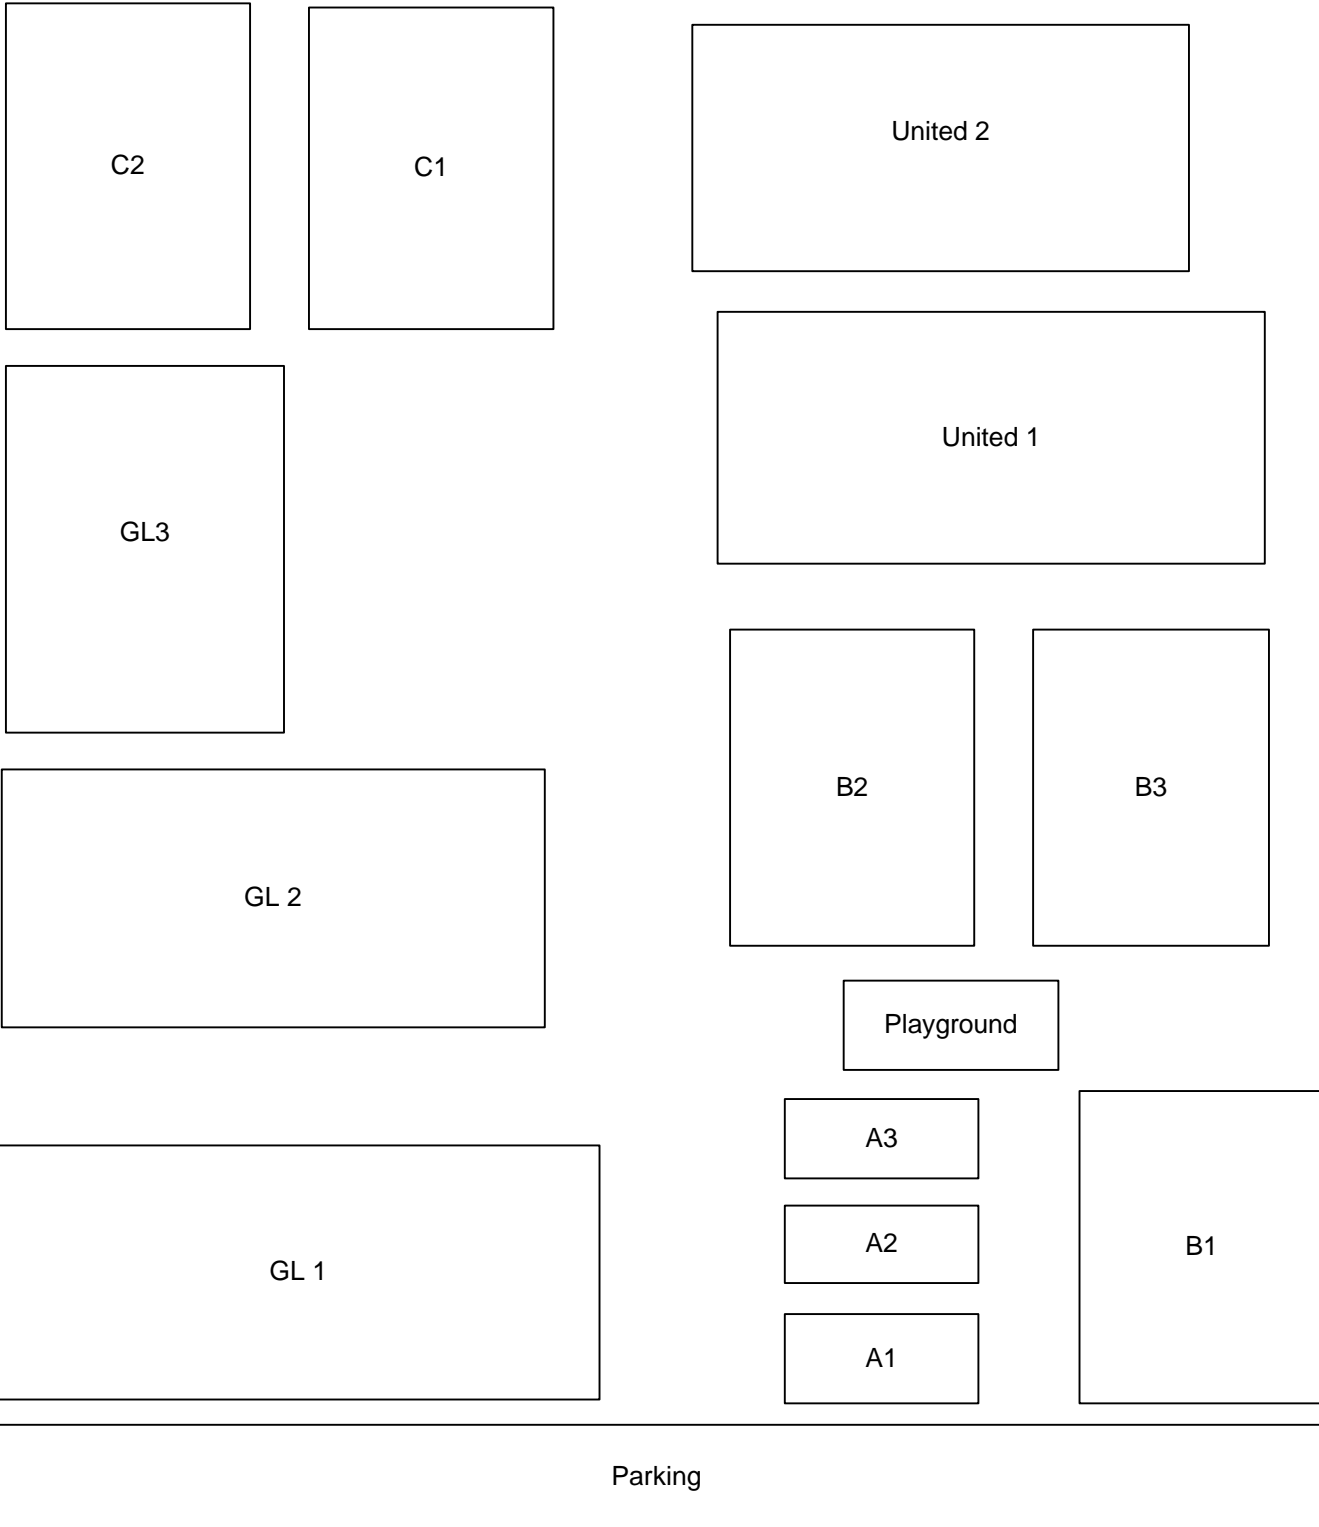

Bennett Park West / Hamburg Community Soccer Club

N →

Merrill Rd.