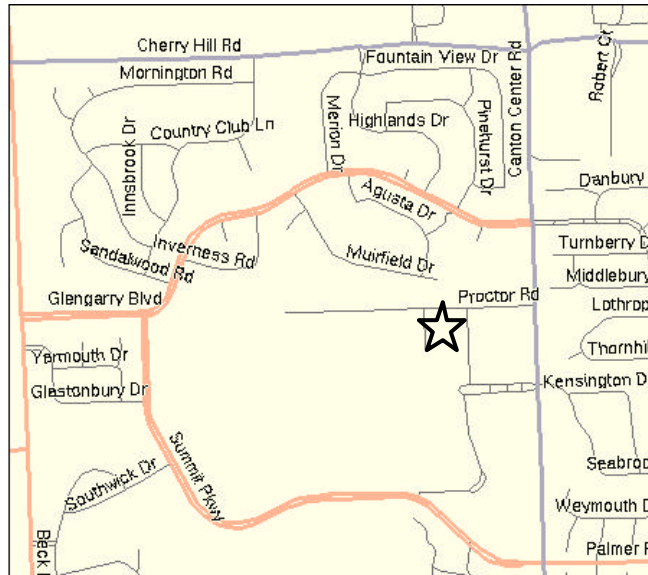

Map and Directions to:

# Canton - Heritage Park

Created by: Northville Soccer Association

Maps courtesy of: Maps On Us ([www.mapsonus.com](http://www.mapsonus.com))

|                        |   |
|------------------------|---|
| <b>Field Location:</b> | <b>Canton</b><br>Southwest corner of Canton Center Road and Proctor |
| <b>Comments:</b>       | Behind (but not near) Canton police station and library             |

**Zoom-Out**

**Zoom-In**