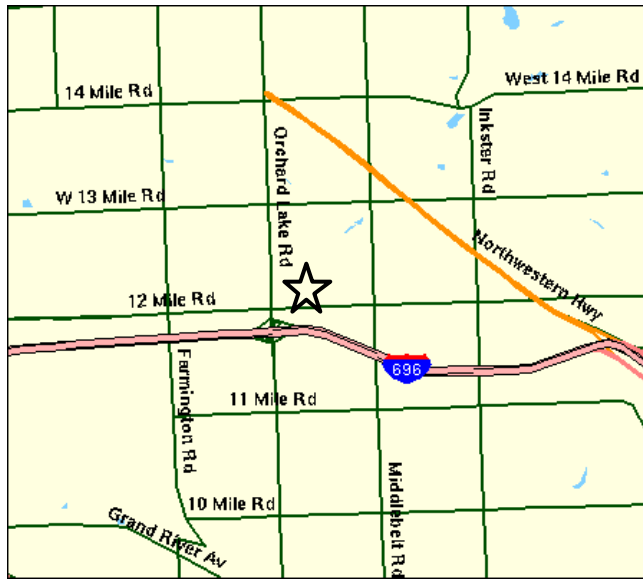

Map and Directions to:

# Farmington - High Meadow Field

Created by: Northville Soccer Association

Maps courtesy of: Maps on Us ([www.mapsonus.com](http://www.mapsonus.com))

<b>Field Location:</b>	<b>Farmington</b> Alyce Kay Road North of 12 Mile Road, between Orchard Lake Road and Middlebelt
<b>Comments:</b>	