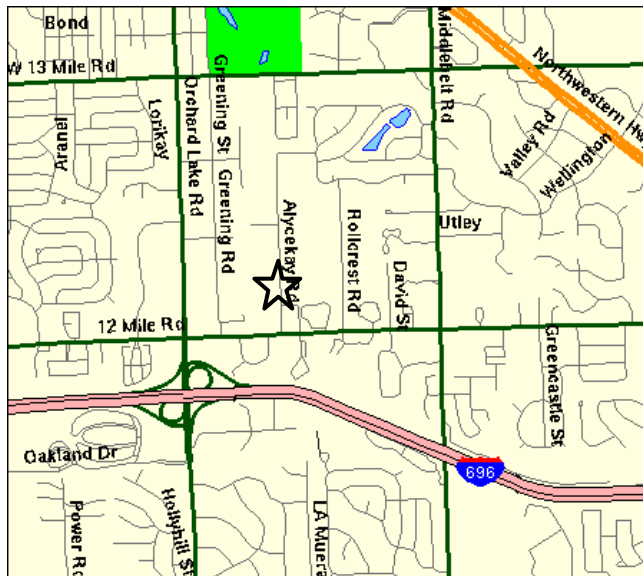

Map and Directions to:

Farmington - High Meadow Field

Created by: Northville Soccer Association

Maps courtesy of: Maps on Us (www.mapsonus.com)

Field Location:	Farmington Alyce Kay Road North of 12 Mile Road, between Orchard Lake Road and Middlebelt
Comments:	

Zoom-Out

Zoom-In