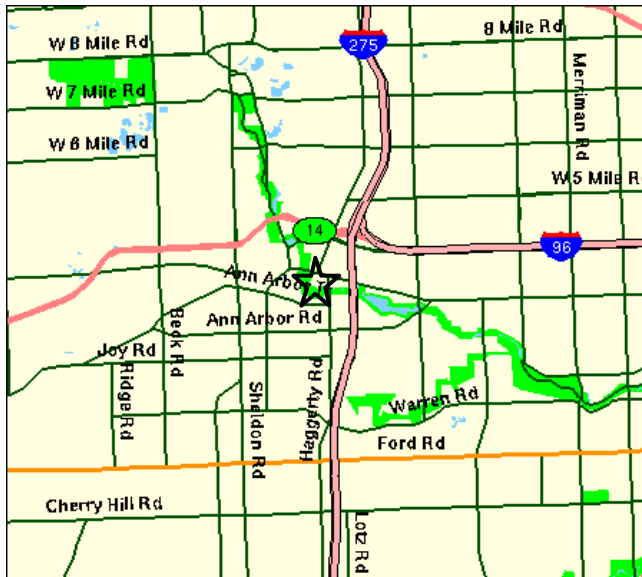

Map and Directions to:

Plymouth - Hines Park

Created by: Northville Soccer Association

Maps courtesy of: Maps on Us (www.mapsonus.com)

Field Location:	Plymouth Township Hines Drive ¼ mile west of Haggerty
Comments:	