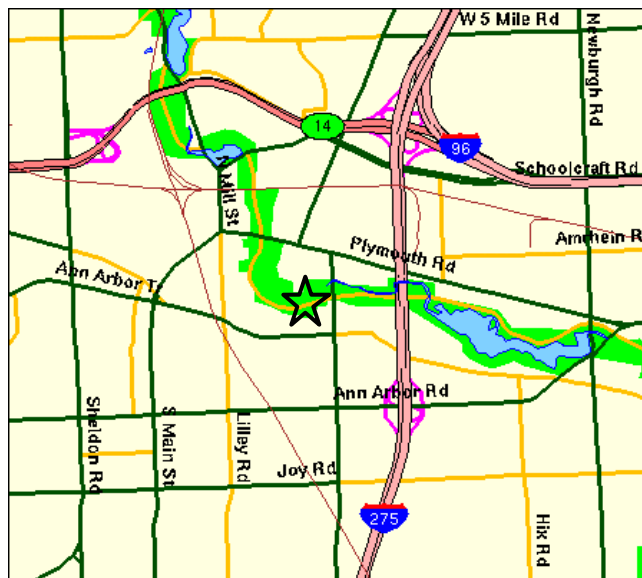

Map and Directions to:

Plymouth - Hines Park

Created by: Northville Soccer Association

Maps courtesy of: Maps on Us (www.mapsonus.com)

Field Location:	Plymouth Township Hines Drive ¼ mile west of Haggerty
Comments:	

Zoom-Out

Zoom-In