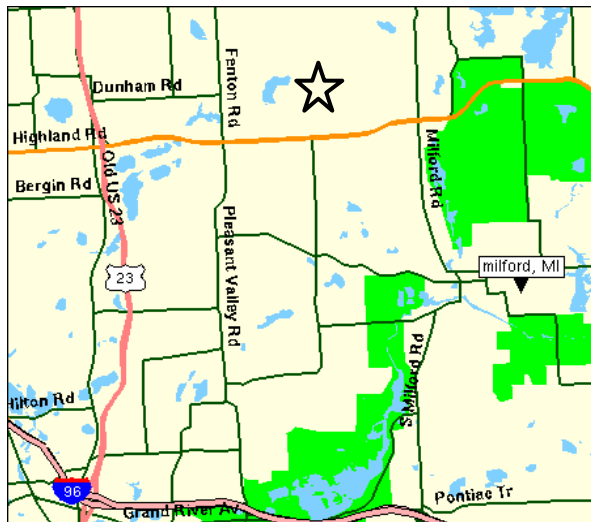

Map and Directions to:

Huron Valley - Huron Valley Fields

Created by: Northville Soccer Association

Maps courtesy of: Maps on Us (www.mapsonus.com)

Field Location:	North of Milford
Comments:	<p>I -96 westbound, Exit Milford Road north. Milford Road north to the 'T' at General Motors Road.</p> <p>Left (west) onto General Motors road until it dead-ends at Hickory Ridge road. Right (north) onto Hickory Ridge.</p> <p>Drive about 7 miles on Hickory Ridge. Continue on Hickory Ridge, and go past Middle Road about 1/4 to 1/2 mile (if you cross Clyde road, you went too far).</p> <p>The park and soccer fields are on the right (east) side of the road.</p> <p>The soccer fields are not visible from the road. They are about 1/4 to 1/2 into the park.</p>