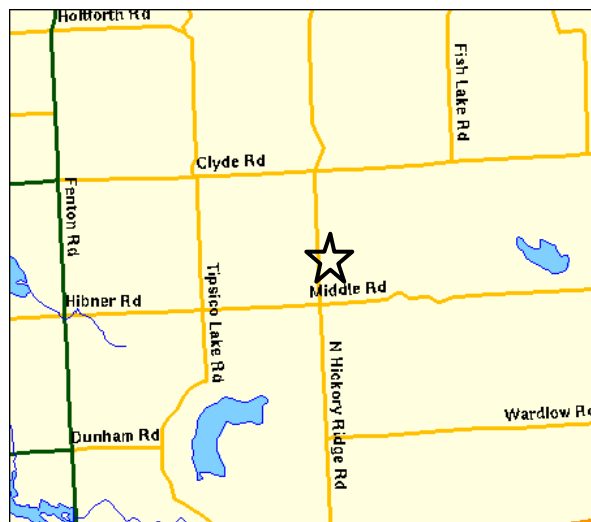

Map and Directions to:

Huron Valley - Huron Valley Fields

Created by: Northville Soccer Association

Maps courtesy of: Maps on Us (www.mapsonus.com)

Field Location:	North of Milford
Comments:	I -96 westbound, Exit Milford Road north. Milford Road north to the 'T' at General Motors Road. Left (west) onto General Motors road until it dead-ends at Hickory Ridge road. Right (north) onto Hickory Ridge. Drive about 7 miles on Hickory Ridge. Continue on Hickory Ridge, and go past Middle Road about 1/4 to 1/2 mile (if you cross Clyde road, you went too far). The park and soccer fields are on the right (east) side of the road. The soccer fields are not visible from the road. They are about 1/4 to 1/2 into the park.

Zoom-Out

Zoom-In