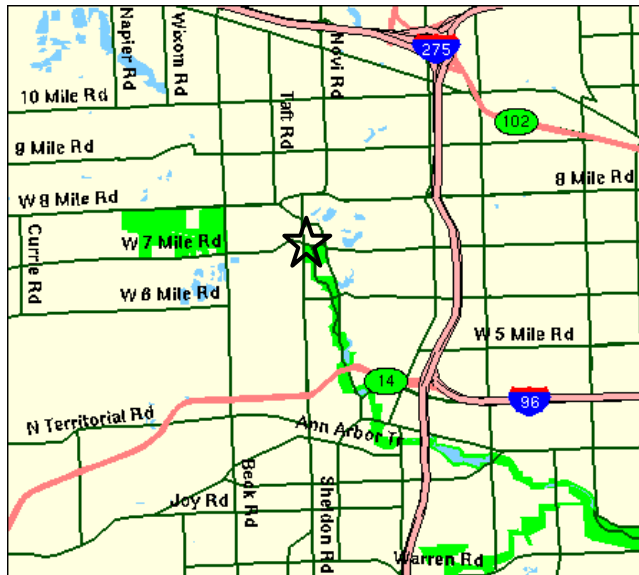

Map and Directions to:

Northville - Northville Downs

Created by: Northville Soccer Association

Maps courtesy of: Maps on Us (www.mapsonus.com)

Field Location:	Northville SE corner of Center (Sheldon) and 7 Mile Road
Comments:	Field is on the infield of the Northville Downs Horse Track. Enter the parking lot from either Center (Sheldon) or from River Street