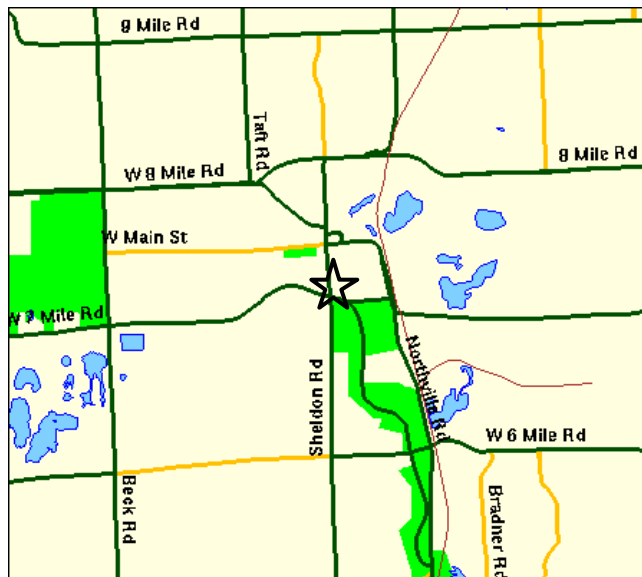

Map and Directions to:

Northville - Northville Downs

Created by: Northville Soccer Association

Maps courtesy of: Maps on Us (www.mapsonus.com)

Field Location:	Northville SE corner of Center (Sheldon) and 7 Mile Road
Comments:	Field is on the infield of the Northville Downs Horse Track. Enter the parking lot from either Center (Sheldon) or from River Street

Zoom-Out

Zoom-In