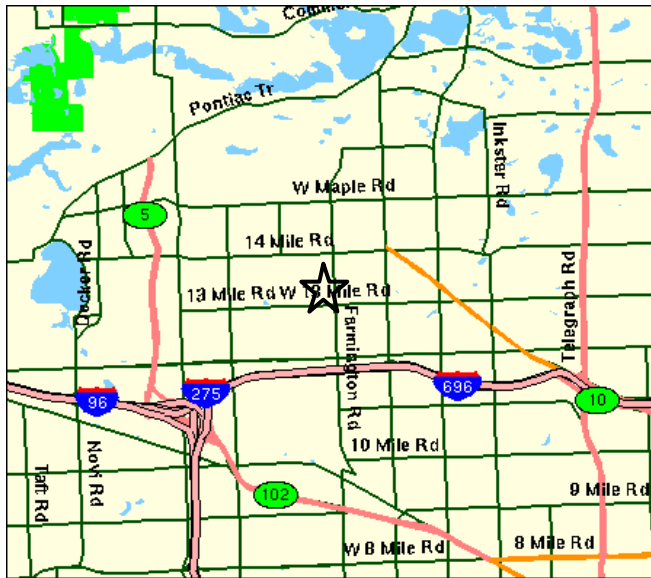

Map and Directions to:

Farmington - Pioneer Field

Created by: Northville Soccer Association

Maps courtesy of: Maps on Us (www.mapsonus.com)

Field Location:	Farmington Farmington Road between 13 Mile Road and 14 Mile Road
Comments:	Field is west side of Farmington Road. Across the street from North Farmington High School.