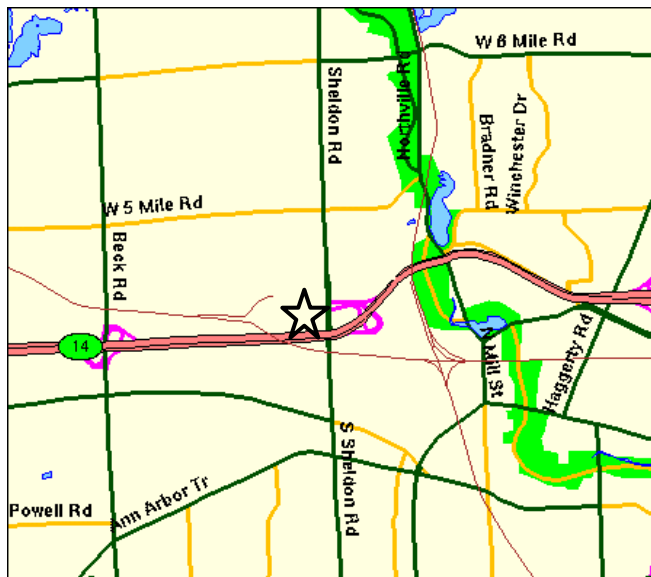

Map and Directions to:

## Plymouth - Sheldon Field

Created by: Northville Soccer Association

Maps courtesy of: Maps on Us ([www.mapsonus.com](http://www.mapsonus.com))

<b>Field Location:</b>	<b>Plymouth Township</b> Sheldon Road, just north of M-14
<b>Comments:</b>	Field is north of the Visteon (Ford) plant. Enter the parking lot at the northern-most entrance. Do not confuse this with Heritage field, which is at the south side of the Visteon plant.

Zoom-Out

Zoom-In