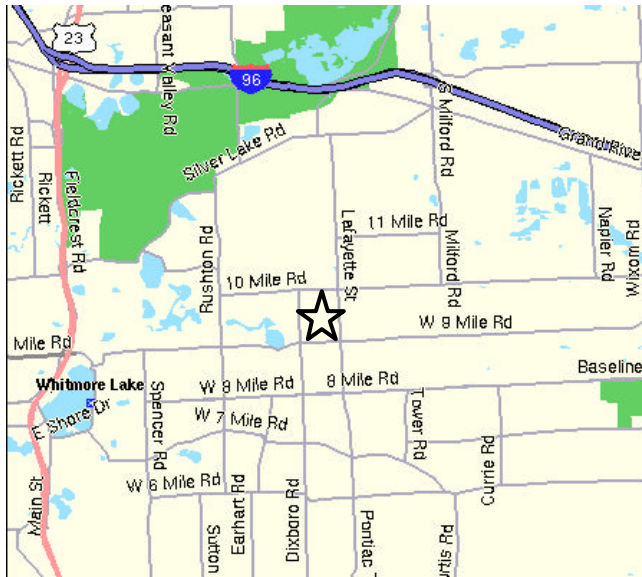

Map and Directions to:

South Lyon - South Lyon Middle School (SLMS)

Created by: Northville Soccer Association

Maps courtesy of: MapQuest (www.mapquest.com)

Field Location:	South Lyon North of 9 Mile Road, west of Pontiac Trail
Comments:	Enter parking lot from Pontiac Trail using driveway north of Arby's restaurant OR from 9 Mile Road using driveway west of SLMS.