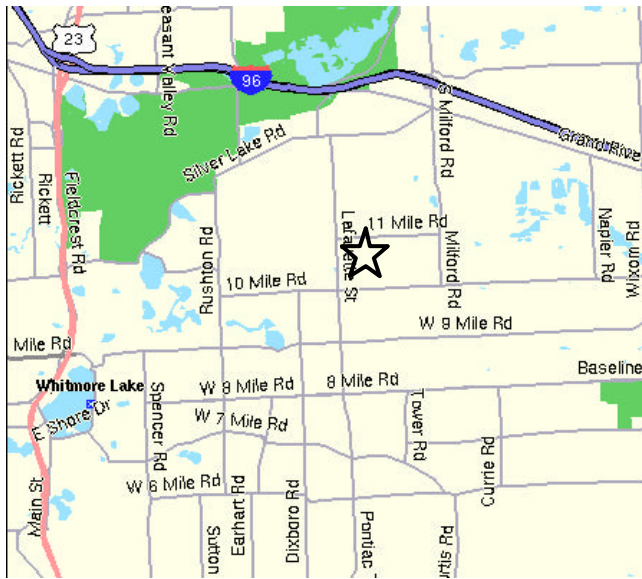

Map and Directions to:

South Lyon - South Lyon High School

Created by: Northville Soccer Association

Maps courtesy of: Maps On Us (www.mapsonus.com)

Field Location:	South Lyon Southeast corner of 11 Mile Road and Pontiac Trail
Comments:	Behind South Lyon High School