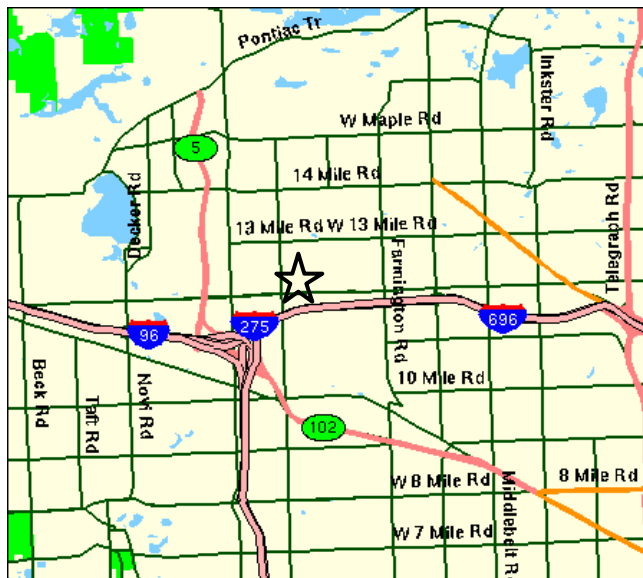

Map and Directions to:

Farmington - Tyndale Field

Created by: Northville Soccer Association

Maps courtesy of: Maps on Us (www.mapsonus.com)

| | |
|------------------------|--|
| Field Location: | Farmington 12 Mile Road, just west of Drake |
| Comments: | Field is north side of 12 Mile Road, adjacent to William Tyndale College |