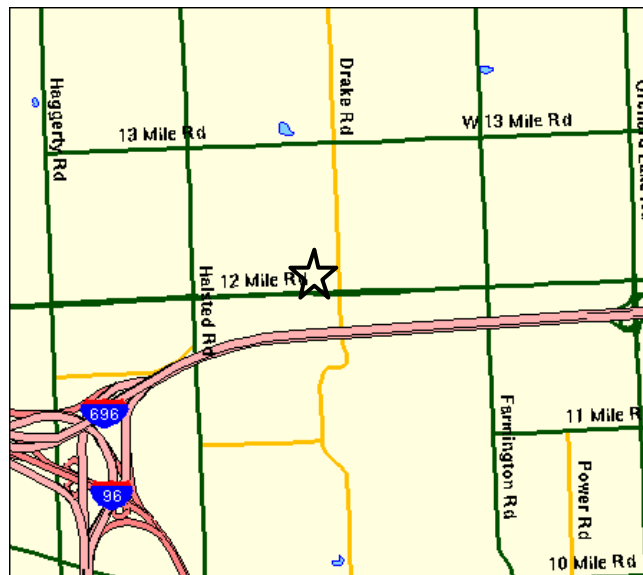

Map and Directions to:

Farmington - Tyndale Field

Created by: Northville Soccer Association

Maps courtesy of: Maps on Us (www.mapsonus.com)

| | |
|------------------------|--|
| Field Location: | Farmington 12 Mile Road, just west of Drake |
| Comments: | Field is north side of 12 Mile Road, adjacent to William Tyndale College |

Zoom-Out

Zoom-In