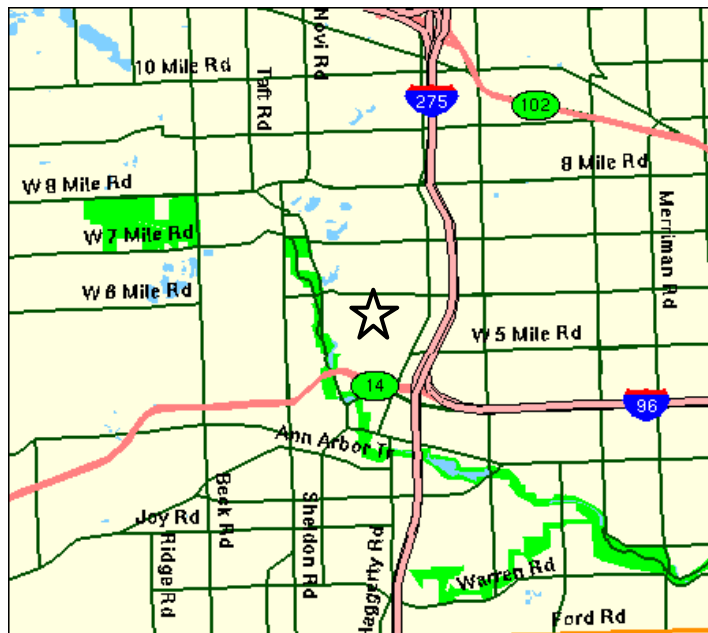

Map and Directions to:

Northville - Winchester School

Created by: Northville Soccer Association

Maps courtesy of: Maps on Us (www.mapsonus.com)

Field Location:	Northville Township Winchester Road between 5 Mile Road and 6 Mile Road
Comments:	Field and school are on west side of Winchester Road. Both school and field are offset from the road 150 feet behind homes.