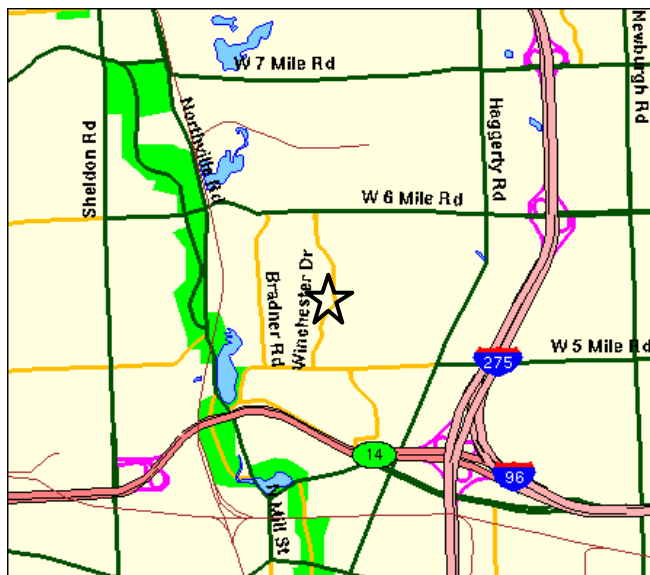

Map and Directions to:

Northville - Winchester School

Created by: Northville Soccer Association

Maps courtesy of: Maps on Us (www.mapsonus.com)

Field Location:	Northville Township Winchester Road between 5 Mile Road and 6 Mile Road
Comments:	Field and school are on west side of Winchester Road. Both school and field are offset from the road 150 feet behind homes.

Zoom-Out

Zoom-In